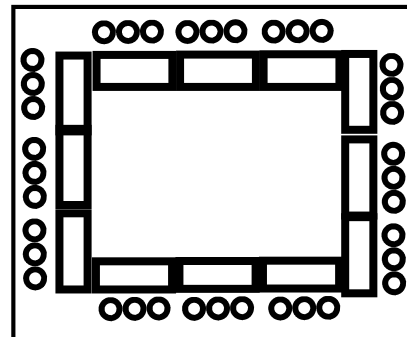

# Meeting Room Options

**Rows**

**Rows with Center Aisle**

**Theater**

**Classroom**  
6X18 Tables

**U Shape**  
6X18 Tables

**E Shape**  
6X30 Tables

**Banquet**  
60" rounds

**Conference**  
6X18 Tables

**Custom**

# Meeting Room Set Ups Max Capacity per Set Up

## Open Tabernacle

Rounds	160
Rows/Theater	400