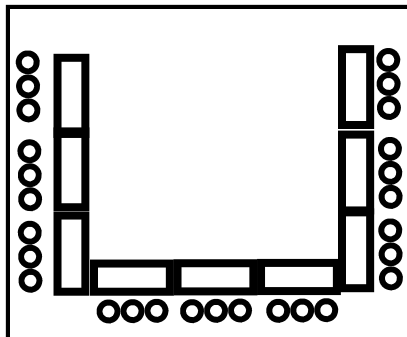

# Meeting Room Options

**Rows**

**Rows with Center Aisle**

**Theater**

**Classroom**  
6X18 Tables

**U Shape**  
6X18 Tables

**E Shape**  
6X30 Tables

**Banquet**  
60" rounds

**Conference**  
6X18 Tables

**Custom**

# Meeting Room Set Ups Max Capacity per Set Up

## Open Tabernacle

Rounds	160
Rows/Theater	400